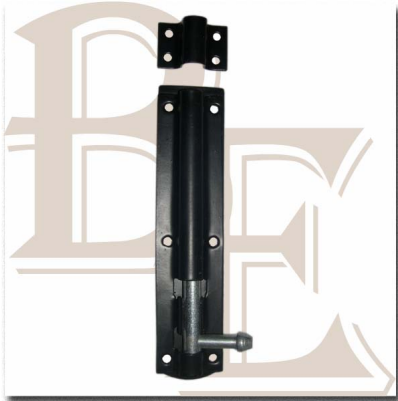

## Iron Tower Bolt

Size : 8"

Rating: Not Rated Yet

**Price:**

Sales price:

Sales price without tax:

Tax amount:

[Ask a question about this product](#)